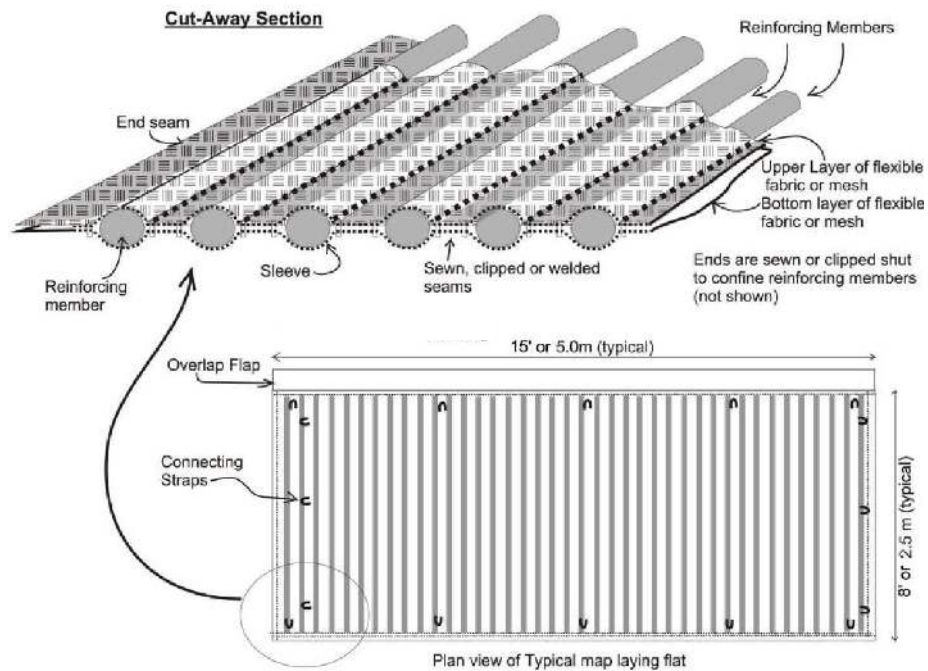

FEATURES

- Easy deployment and structural stability
- Reduces ground pressure from vehicles up to 40×
- Rolls are 8'×15' but can be connected to form custom sizes
- Rolls weigh 100 lbs each

APPLICATIONS

- Construction site access
- Agricultural locations
- Golf courses
- Other soft or sensitive ground conditions where vehicle access is required

ADVANTAGES

- Easy to deploy
- Alternative to rock
- Protects turf
- Allows site access
- Residential construction
- Easy to transport and can be installed by one person
- Access to sensitive areas where rutting and tracking could be a problem
- Reduces costs over alternative methods and products
- Product can be anchored down to prevent unwanted movement

For more information about Erosion and Sediment Control, contact Inside Sales at **800.448.3636** or **info@ferguson.com** or visit us at **fergusongss.com**

SPECIFICATIONS

PROPERTY	TEST METHOD	UNITS	MARV
Grab Tensile Strength	ASTM D4632	lbs	802.6
Apparent Breaking Elongation	ASTM D4632	%	18%
Wide Width Tensile	ASTM D4595	lbs/in%	685.7
Mullen Burst	ASTM D3786	psi	456.88
Puncture Resistance	ASTM D4833	lbs	374.3
Trapezoid Tear Strength	ASTM D4533	lbs	607
Apparent Opening Size (AOS)	ASTM D4751	US Sieve/mm	70 US Sieve/ 0.212mm
Constant Head Permittivity	ASTM D4491	g/m/ft ²	20.16